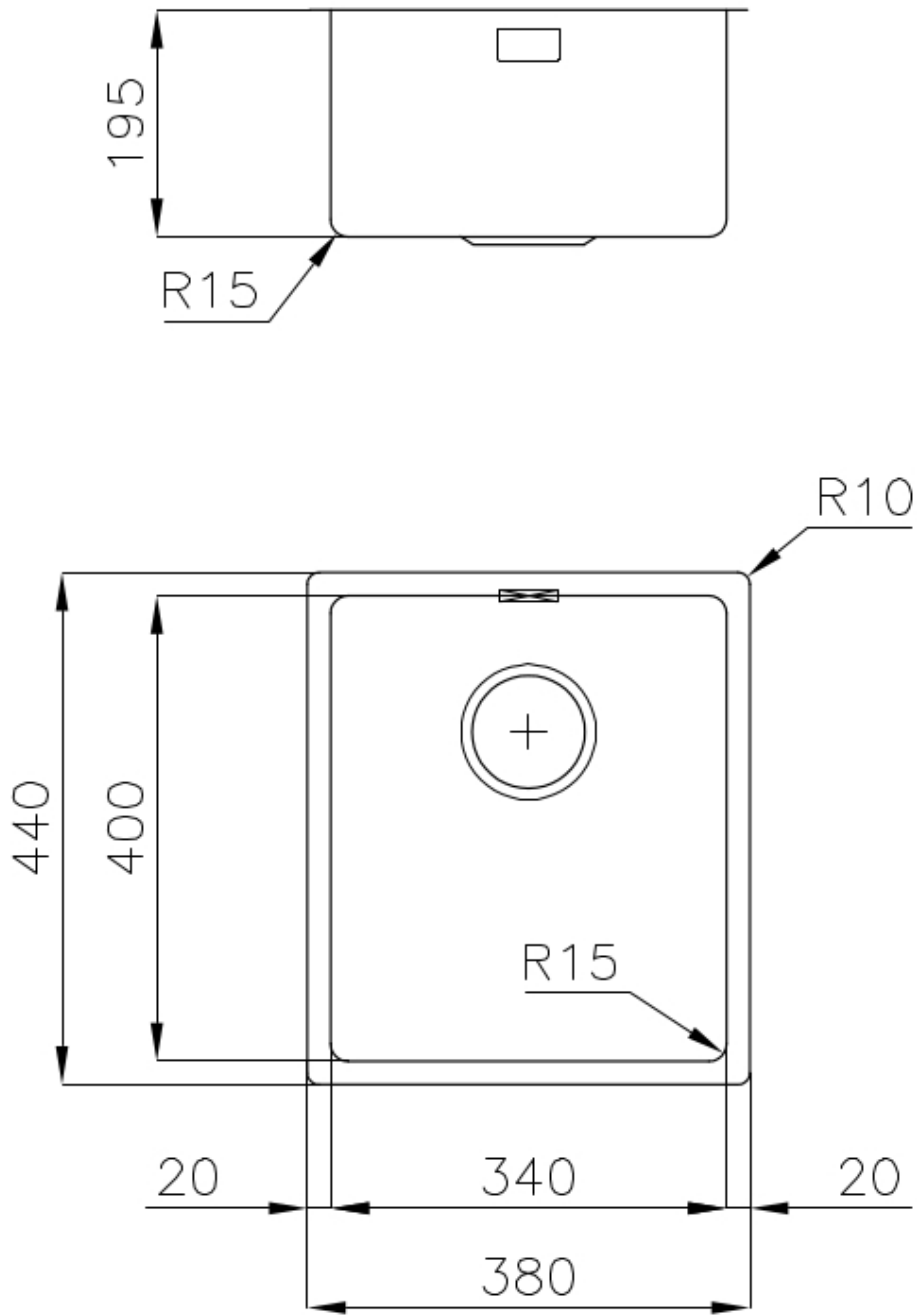

Sink KE - R15

Kitchen Sinks

Code: 2153 850

DETAILS

Edge/Installation Type	Undermount
Finish	Foster brushed
Material	AISI 304 stainless steel
Texture	Foster brushed
Base	40 cm
Dimensions	380x440 mm
Standard fittings	Fixing hooks, gasket, drain, overflow and siphon, boxed packing
Mixer holes	No standard holes
Built-in hole	View technical data sheet

Drainer No

Width 38 cm

Bowl dimension 340x400mm

Number of bowls 1 bowl

Waste fitting 3,5" drain

FEATURES

High thickness 1mm thick steel. A significant thickness, which guarantees the maximum sturdiness and durability.

Basket 3,5" waste fitting The drain is equipped with a large 3.5" drain, with the practical basket cap that prevents the discharge of solid parts.

Perimetral overflow The overflow is always a security on the Foster sinks that prevents the overflow of water in case of oversights. The perimeter drain solution improves aesthetics thanks to its square and essential shape.

Small radius Bowls with squared shapes with a modern design and an increased capacity, for a minimal aesthetics connected with an extreme practicality.

TECHNICAL DATA

Cut out size
Dimensioni per foratura top