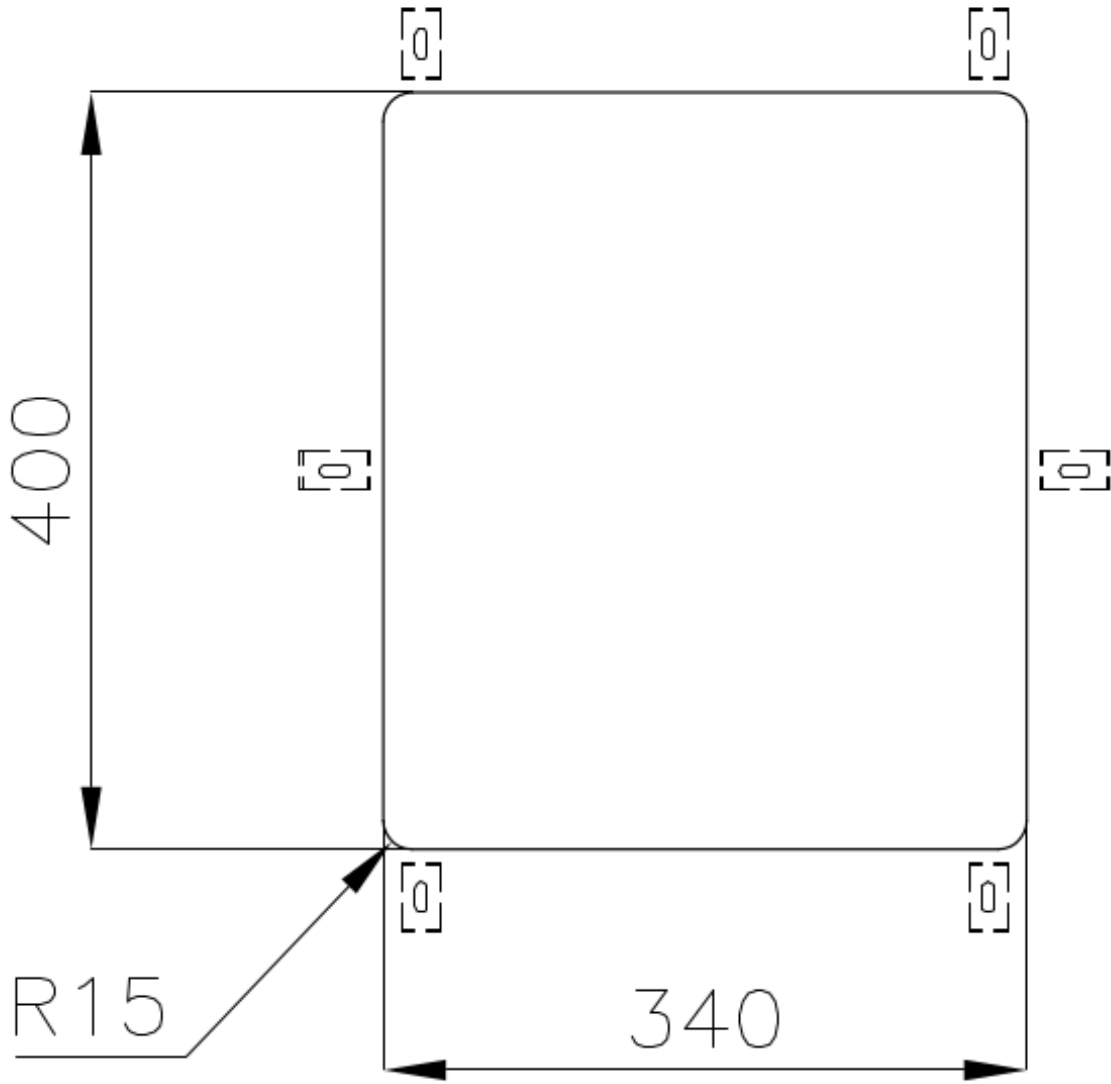

Sink KE - R15

Kitchen Sinks

Code: 2153 850

DETAILS

Edge/Installation Type	Undermount
Finish	Foster brushed
Material	AISI 304 stainless steel
Texture	Foster brushed
Base	40 cm
Dimensions	380x440 mm
Standard fittings	Fixing hooks, gasket, drain, overflow and siphon, boxed packing
Mixer holes	No standard holes
Built-in hole	View technical data sheet

Drainer No

Width 38 cm

Bowl dimension 340x400mm

Number of bowls 1 bowl

Waste fitting 3,5" drain

FEATURES

High thickness 1mm thick steel. A significant thickness, which guarantees the maximum sturdiness and durability.

Basket 3,5" waste fitting The drain is equipped with a large 3.5" drain, with the practical basket cap that prevents the discharge of solid parts.

Perimetral overflow The overflow is always a security on the Foster sinks that prevents the overflow of water in case of oversights. The perimeter drain solution improves aesthetics thanks to its square and essential shape.

Small radius Bowls with squared shapes with a modern design and an increased capacity, for a minimal aesthetics connected with an extreme practicality.

TECHNICAL DATA

Cut out size
Dimensioni per foratura top